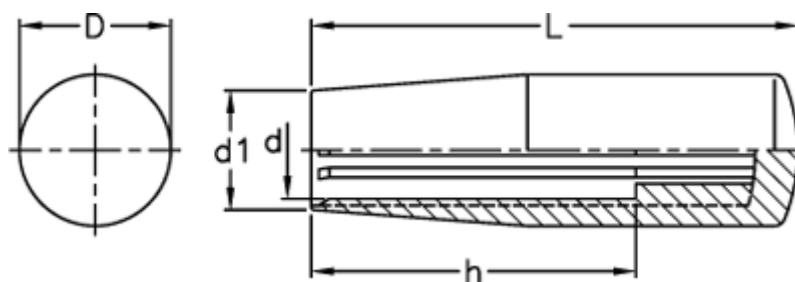

Data Sheet

Article number: 2304024848
Description: E+G Handle
I.580/65 N-12

Measures

d = 12
D = 23
d1 = 19
h = 45
L = 65